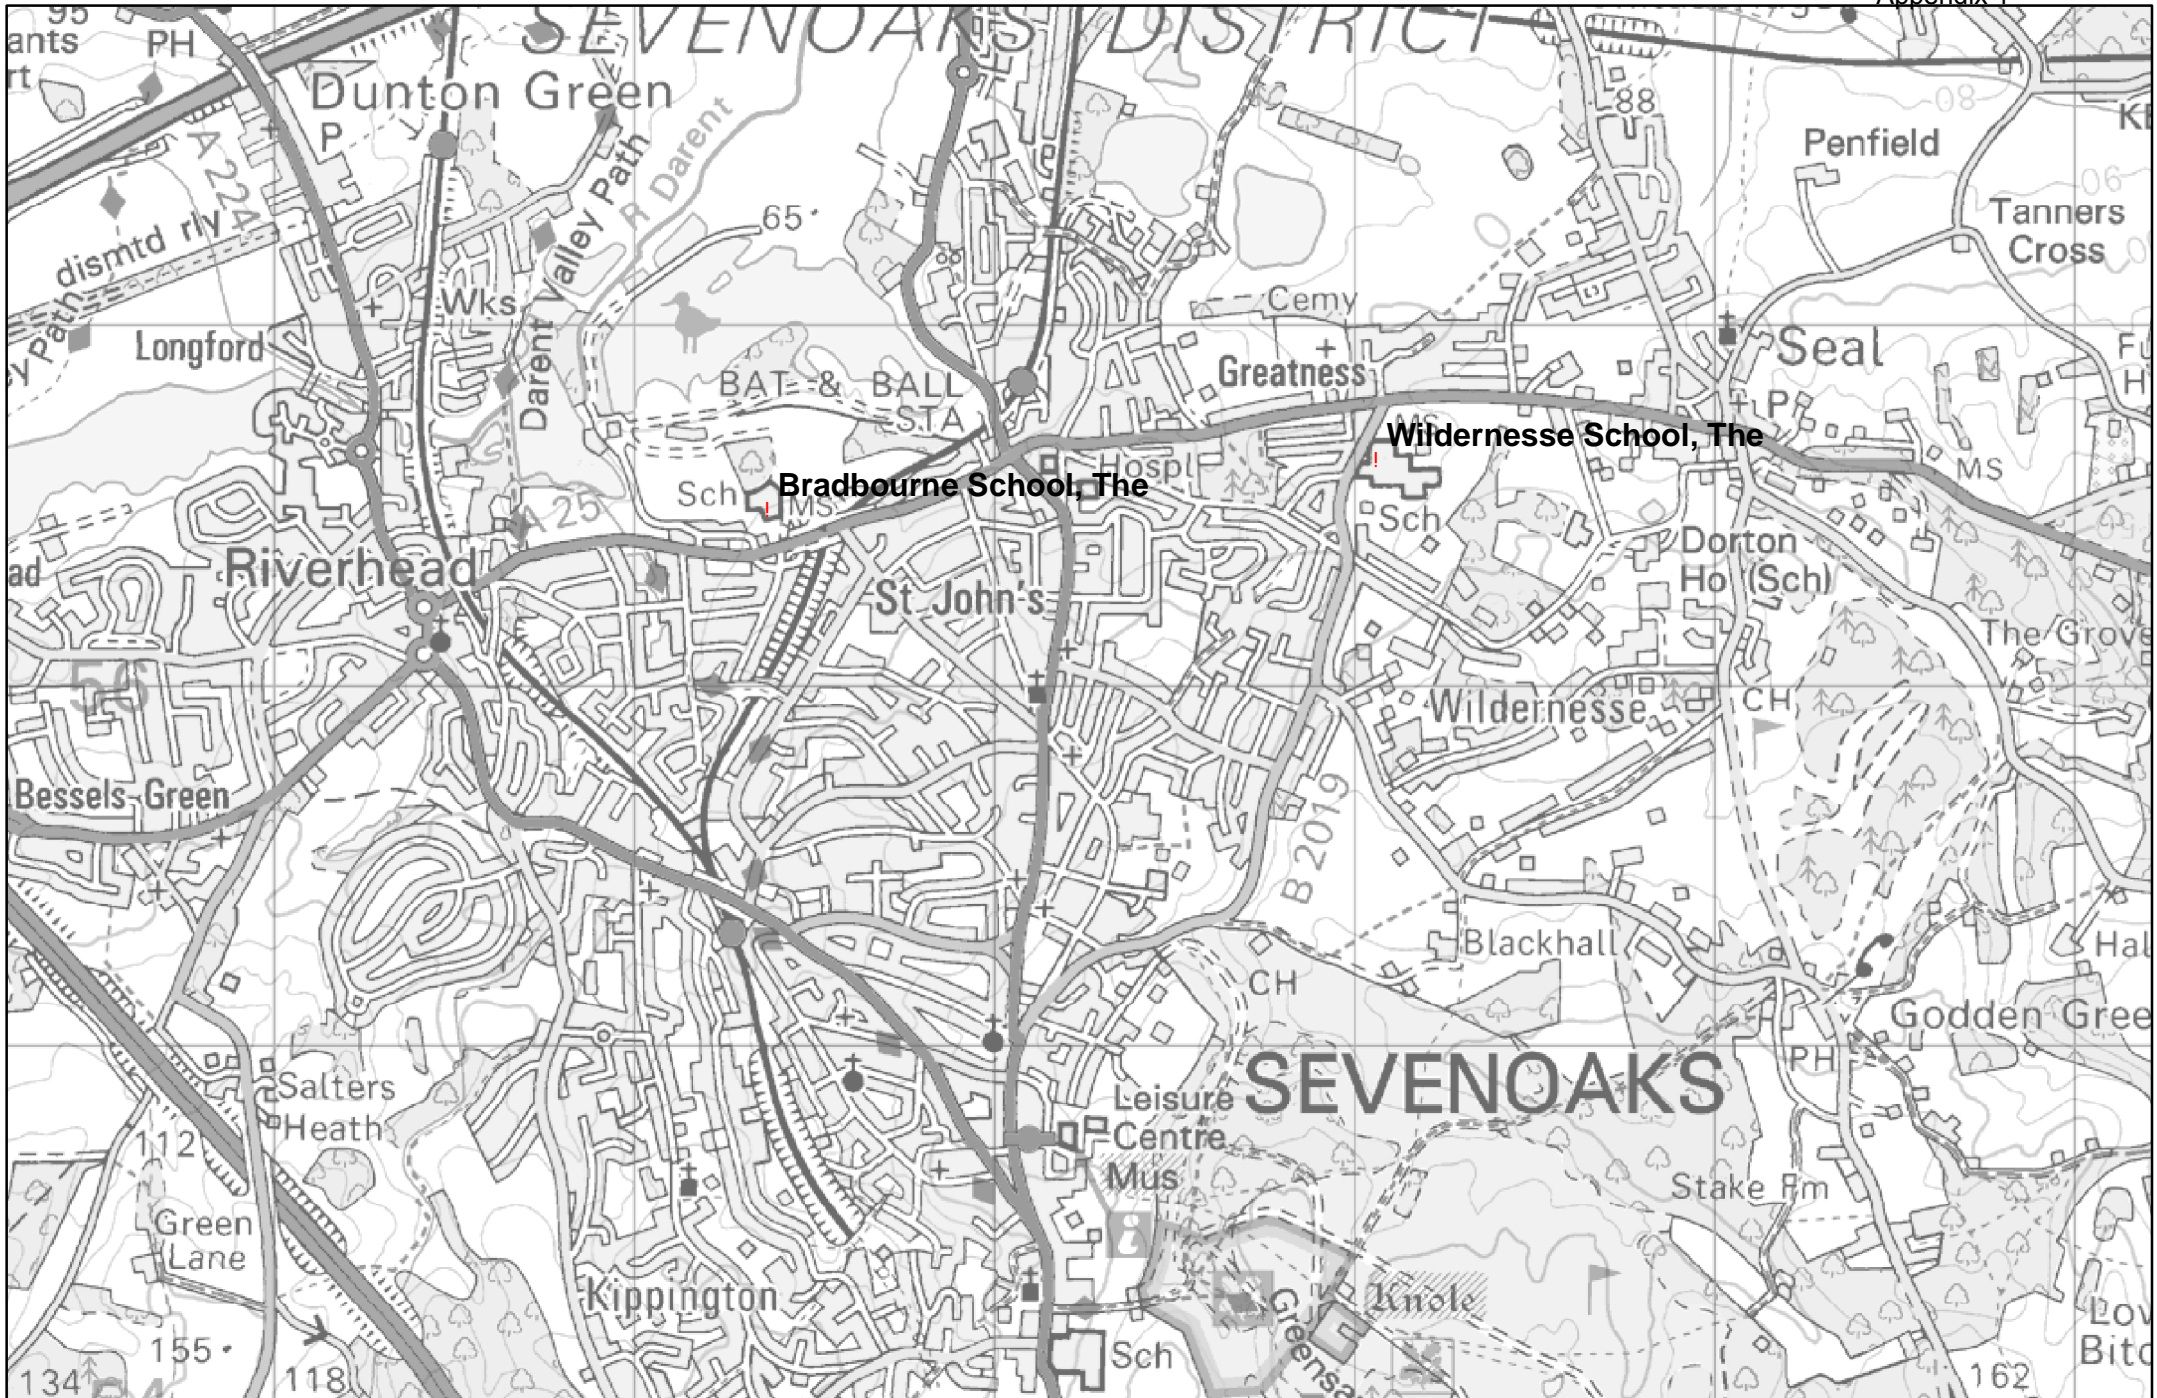

Location of Bradbourne and Wildernesse secondary schools, Sevenoaks

Based upon the Ordnance Survey mapping with the permission of the Controller of Her Majesty's Stationery Office (C) Crown Copyright. Unauthorised reproduction infringes Crown Copyright and may lead to prosecution or civil proceedings. Kent County Council licence No. 100019238. October 30th, 2008